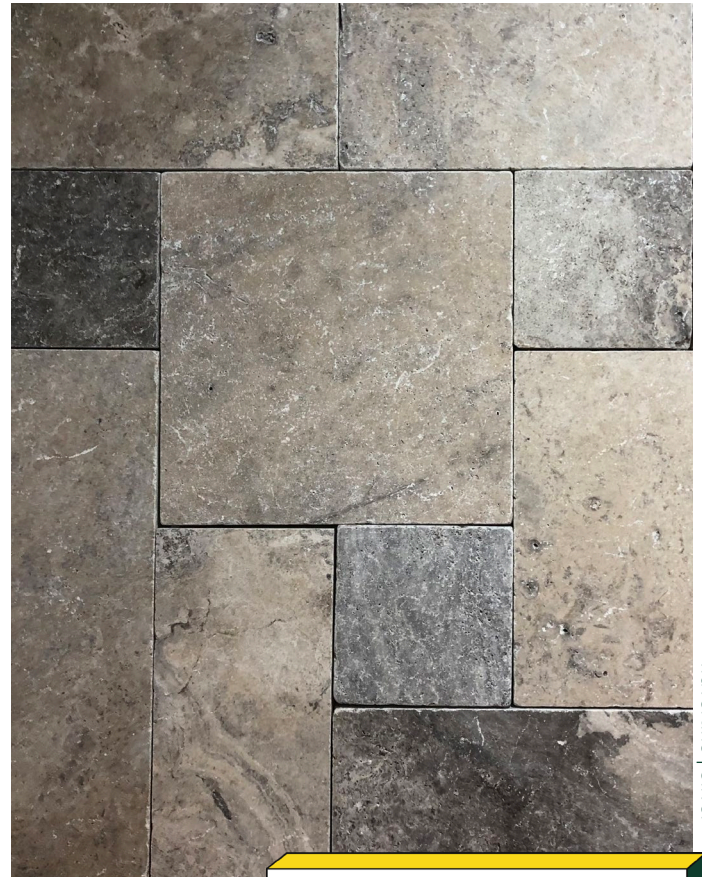

Tile Sizes

400 x 400 x 12mm

600 x 300 x 12mm

Paver Sizes

400 x 400 x 30mm

600 x 300 x 30mm

Pool Coping Sizes (bullnose)

600 x 300 x 30mm Single Sided Bullnose

600 x 300 x 30mm Double Sided Bullnose

600 x 300 x 30mm Triple Sided Bullnose

600 x 300 x 30mm External Bullnose Corner

600 x 300 x 30mm Internal Bullnose Corner

Travertine | Silver

BEST PRICE >>>
promise *Terms and conditions apply.

*Colours are an indication only and may differ

French Pattern Sizes

406 x 610 x 12mm

406 x 406 x 12mm

406 x 203 x 12mm

203 x 203 x 12mm

*French pattern sizes also available in 30mm

Rebated Edge