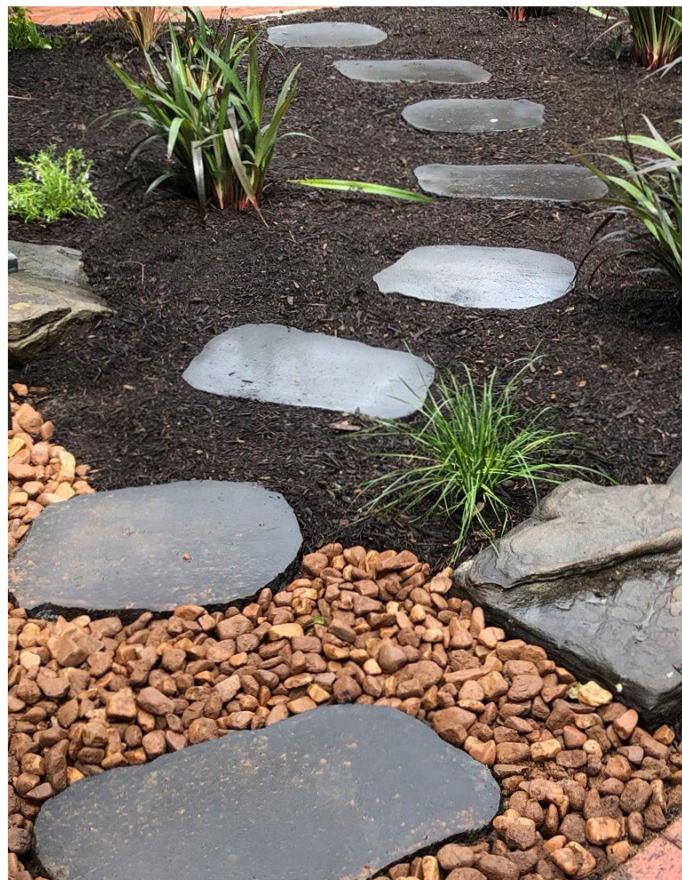

STEP STONE PAVERS

1800 191 131
australianpaving.com.au

STEP STONE PAVERS

Features

- Slip resistant
- Durable
- Economical

Suitable for

- Garden pathways
- Lawn pathways
- Fill the cavity between step stones with mulch, pebbles or stone

Paver Sizes

Large Rectangular	680 x 440 x 40mm
Large Round	580 x 520 x 40mm
Small Round	450 x 450 x 40mm

Colour range*

Sandstone

Charcoal

*Colours are an indication only and may differ

Step Stone Pavers | Charcoal