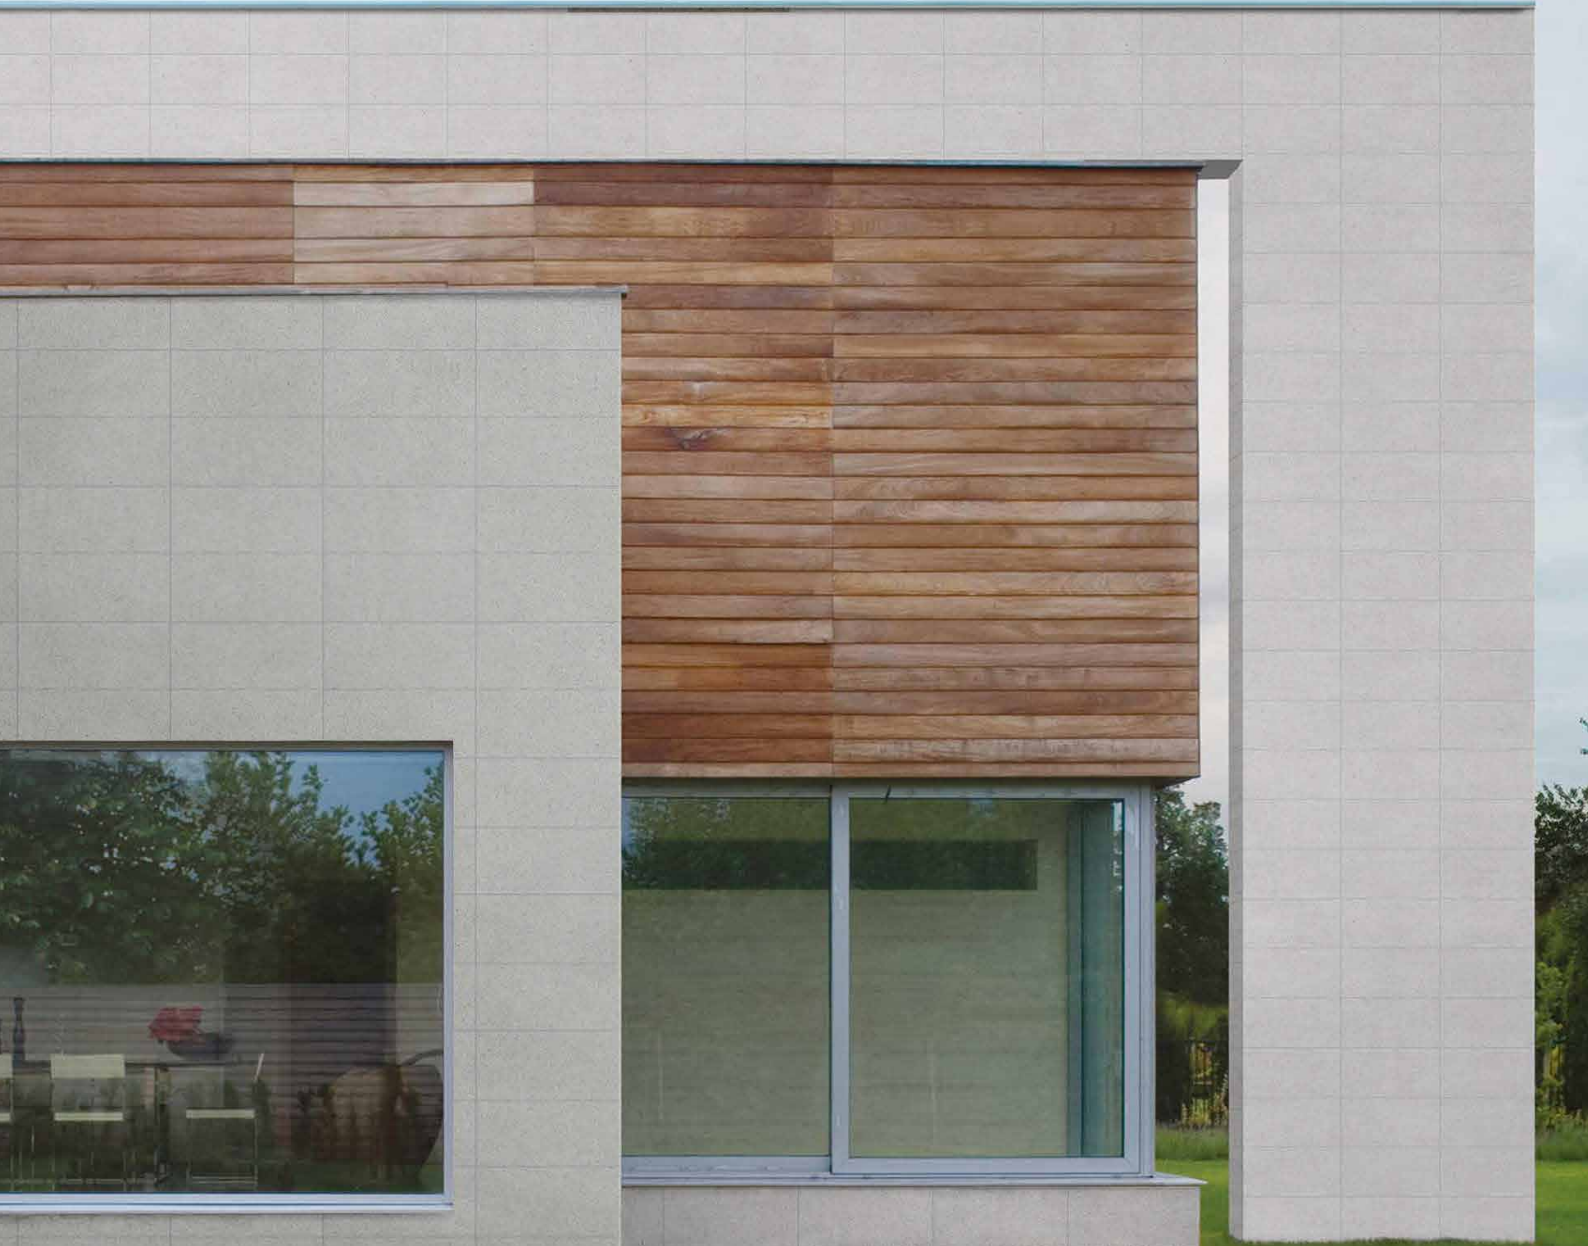

STONEWARE TERRAZZO SILVER PEARL

Concrete Pavers • Stone Pavers • Tiles • Garden Walls & Edging
Retaining Walls • Concrete Sleepers • Concrete Blocks • Wall Cladding

STONEWARE TERRAZZO SILVER PEARL

FEATURES

- Strong and durable
- Hardwearing
- Slip and stain resistant
- Free samples available

SUITABLE FOR

- Indoor and outdoor applications
- Pool areas
- Patios and alfresco
- Garden paths and walkways

Specifications	Size (h x w x d)	No. per m ²	Slip Rating	Weight per m ²	m ² per pallet/unit
Paver	600 x 600 x 20mm	2.78	R11	45.83kg	28.8
Bullnose & Aris Edge	600 x 600 x 20mm	N/A	R11	16.5kg each	80 units
70mm Drop Face	600 x 600 x 20/70mm	N/A	R11	18kg each	64 units

COLOUR RANGE*

Silver Pearl

Due to natural resources used in production there are slight colour variations between batches. Pool copings can differ in appearance to the body tile and mixing 2 different sizes can end up with slight variations. Colour swatches are a guide only. Samples you receive may also be slightly different to what is received. Stoneware pavers should be laid with approximately 2-3mm gap to avoid chipping. This product has a V2 Variance rating. Please refer to the charts below.