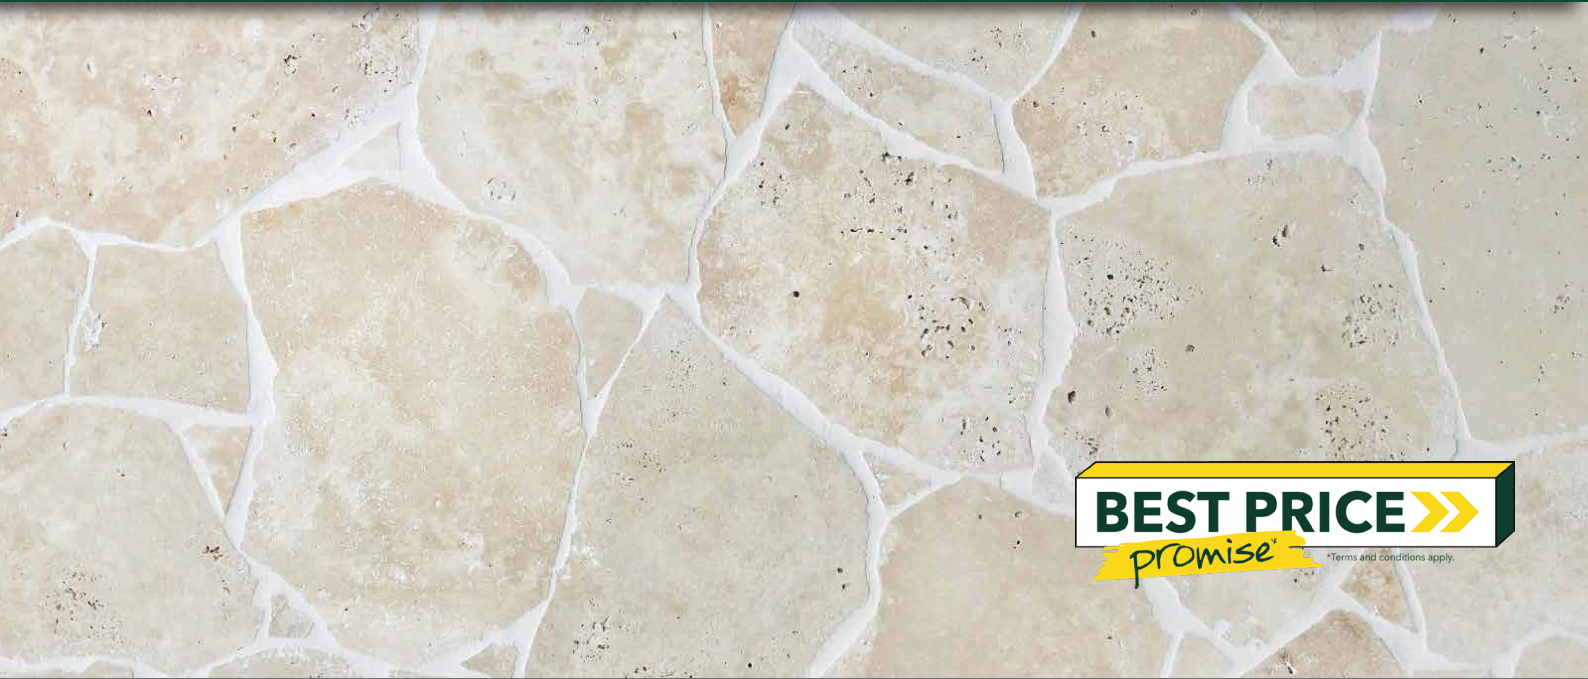

# CRAZY PAVING & CLADDING

Concrete Pavers • Stone Pavers • Tiles • Garden Walls & Edging  
Retaining Walls • Concrete Sleepers • Concrete Blocks • Wall Cladding

## FEATURES

- Natural travertine from Turkey
- Elegant, unique and timeless
- Cool under foot
- Slip resistant
- Free samples available

## SUITABLE FOR

- Indoor and outdoor applications
- Pool safe (salt resistant)
- Courtyards, entertaining areas and patios
- Patios and alfresco
- Wall cladding

Specifications	Size	No. per m <sup>2</sup>	Weight per m <sup>2</sup>	m <sup>2</sup> per crate
Paver / Cladding	Random pcs 20mm	N/A	52kg	23