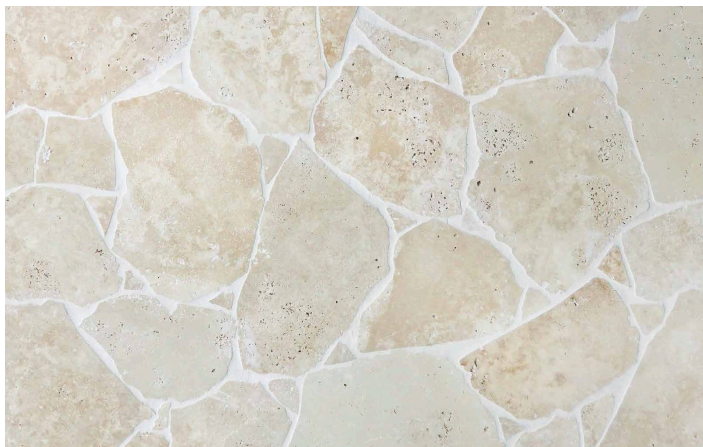

COLOUR RANGE*

Classic